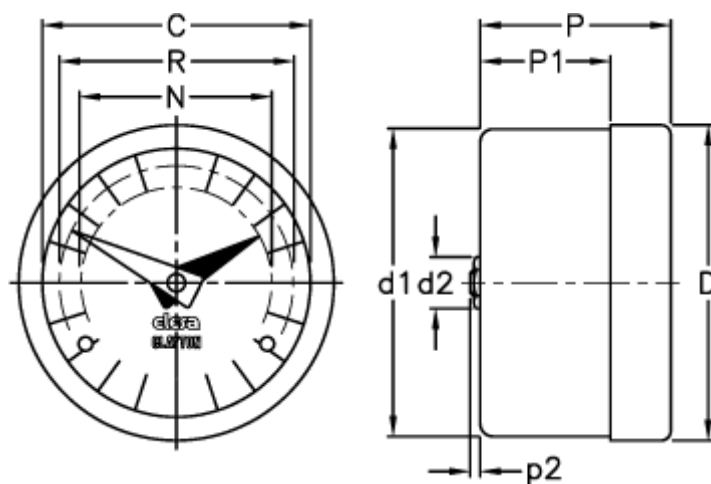

Article number: 2307021951
Description: E+G Gravity indicator
GA05-0072-D

Measures

C = 102	R = 89
D = 112.7	
D1 = 111.0	
d2 = 8	
N = 76	
P = 32	
P1 = 18.8	
p2 = 1.0	